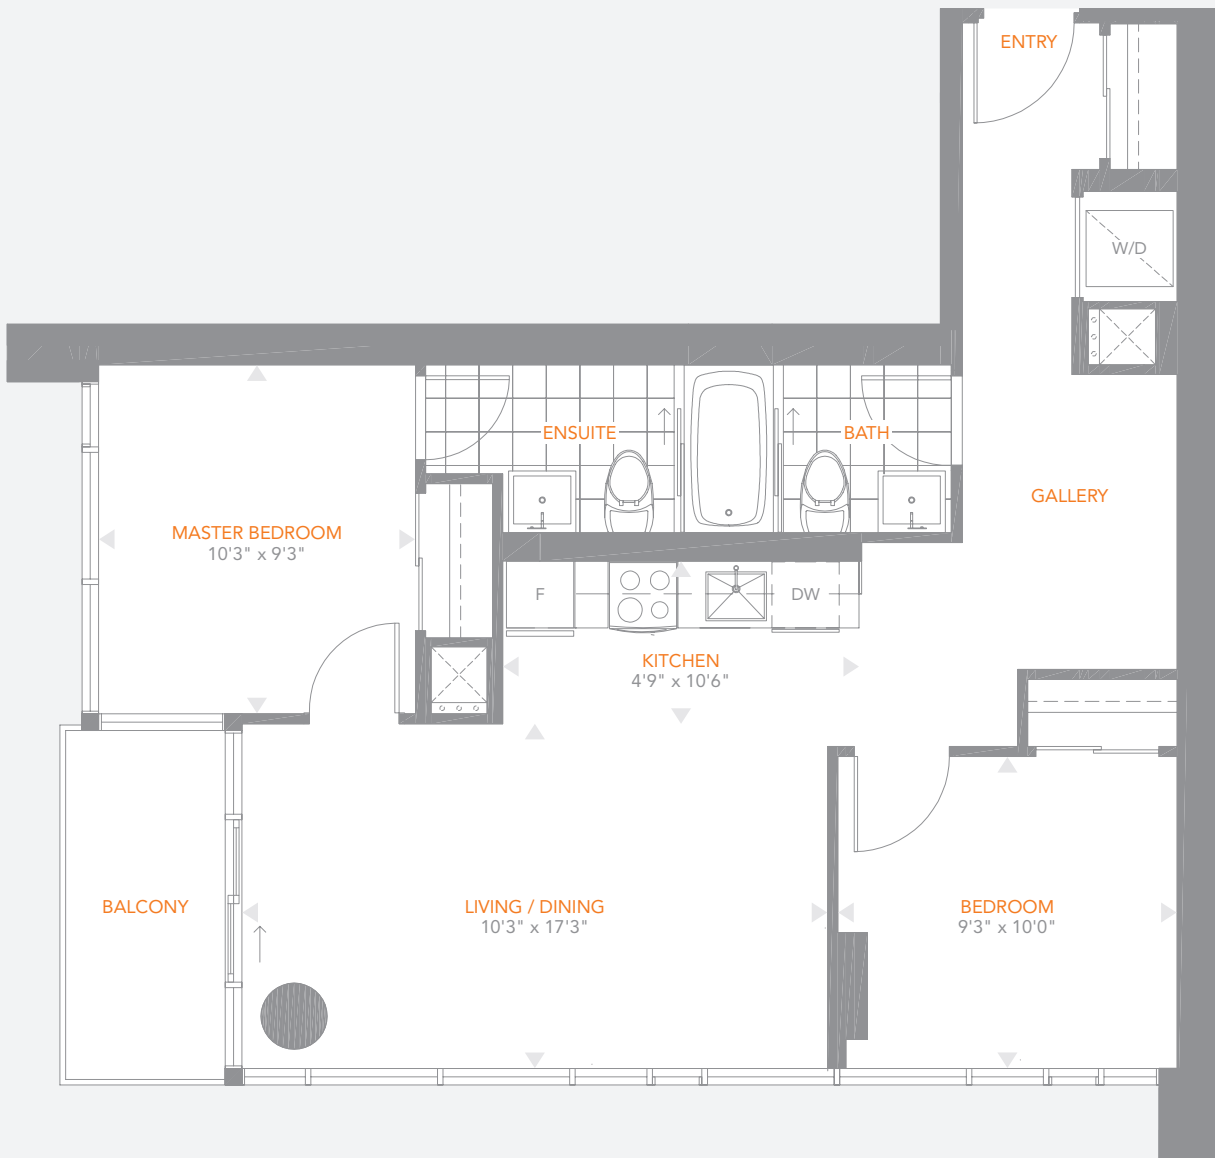

RESIDENCE 10

TWO BEDROOM (FLOORS 14-15)

832

 TOTAL SQ. FT.

782 SQ. FT. + BALCONY (50 SQ. FT.)

THE
PINNACLE
on
ADELAIDE

All areas and stated room dimensions are approximate. Sizes and specifications are subject to change without notice. Actual living area and balcony/terraces may vary from floor stated areas. All illustrations are artist's concept. E & O.E.